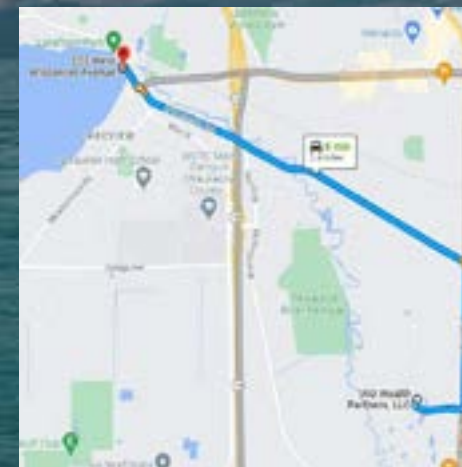

Investment advice offered through IAG Wealth Partners, LLC,
a registered investment advisor.
N19W24200 Riverwood Dr., Ste 150 | Waukesha, WI 53188 |
262.446.8150 | www.iagwealthpartners.com